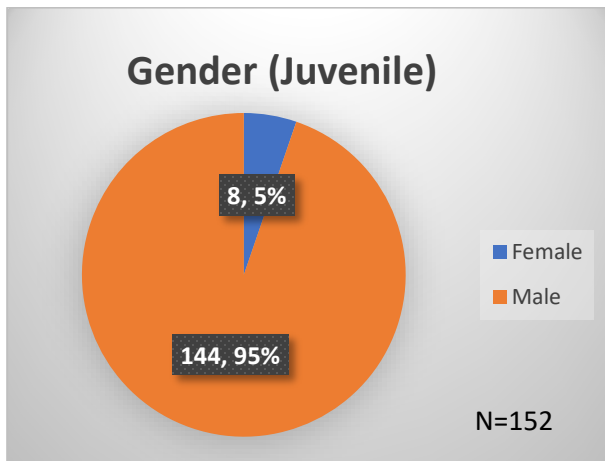

Daily Data Dashboard – May 1, 2023

Demographics for JTDC Population

Monday Morning Midnight Count

Total # of probation Involved youth¹: 1,181

¹ Probation Active: Any youth who is pending sentencing with an active social history, has been formally placed on probation or supervision with Cook County Juvenile Probation on the date of the report.

*Age, Gender and Race for Criminal Court population (N=1) is not represented in this report.

Data sources: cFive Supervisor – Probation Population and RMIS – JTDC Population

Daily Data Dashboard – May 1, 2023
Demographics for JTDC Population
Monday Morning Midnight Count