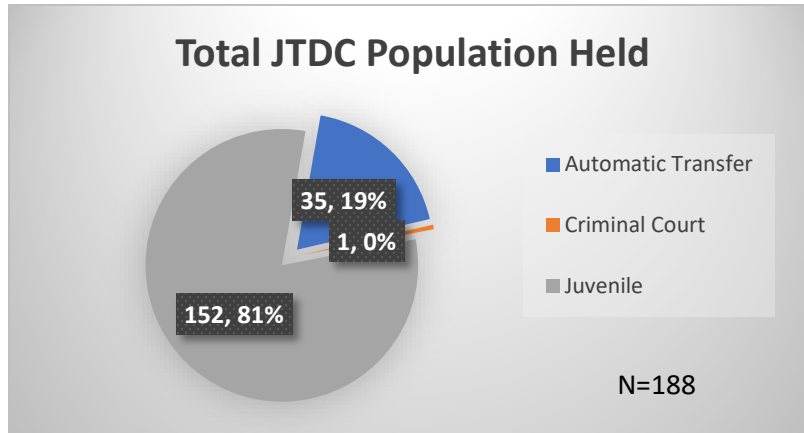

Daily Data Dashboard – May 1, 2023

Demographics for JTDC Population

Monday Morning Midnight Count

Total # of probation Involved youth¹: 1,181

¹ Probation Active: Any youth who is pending sentencing with an active social history, has been formally placed on probation or supervision with Cook County Juvenile Probation on the date of the report.

*Age, Gender and Race for Criminal Court population (N=1) is not represented in this report.

Data sources: cFive Supervisor – Probation Population and RMIS – JTDC Population

Daily Data Dashboard – May 1, 2023
Demographics for JTDC Population
Monday Morning Midnight Count