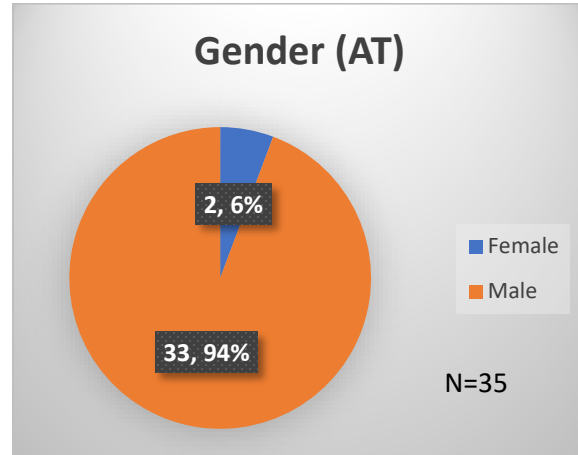

Daily Data Dashboard – May 1, 2023

Demographics for JTDC Population

Monday Morning Midnight Count

Total # of probation Involved youth¹: 1,181

¹ Probation Active: Any youth who is pending sentencing with an active social history, has been formally placed on probation or supervision with Cook County Juvenile Probation on the date of the report.

*Age, Gender and Race for Criminal Court population (N=1) is not represented in this report.

Data sources: cFive Supervisor – Probation Population and RMIS – JTDC Population

Daily Data Dashboard – May 1, 2023
Demographics for JTDC Population
Monday Morning Midnight Count