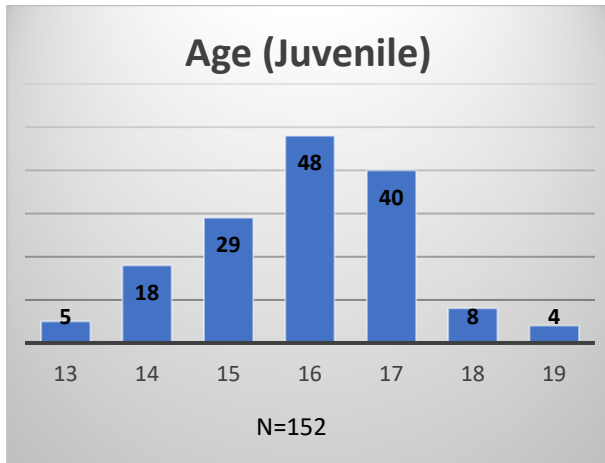

Daily Data Dashboard – May 1, 2023

Demographics for JTDC Population

Monday Morning Midnight Count

Total # of probation Involved youth¹: 1,181

¹ Probation Active: Any youth who is pending sentencing with an active social history, has been formally placed on probation or supervision with Cook County Juvenile Probation on the date of the report.

*Age, Gender and Race for Criminal Court population (N=1) is not represented in this report.

Data sources: cFive Supervisor – Probation Population and RMIS – JTDC Population

Daily Data Dashboard – May 1, 2023
Demographics for JTDC Population
Monday Morning Midnight Count