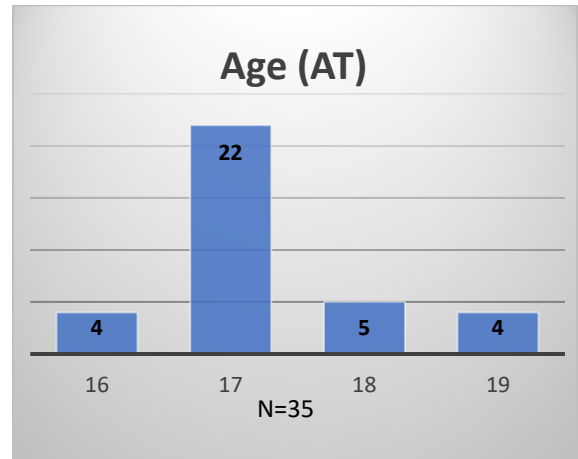

Daily Data Dashboard – May 1, 2023

Demographics for JTDC Population

Monday Morning Midnight Count

Total # of probation Involved youth¹: 1,181

¹ Probation Active: Any youth who is pending sentencing with an active social history, has been formally placed on probation or supervision with Cook County Juvenile Probation on the date of the report.

*Age, Gender and Race for Criminal Court population (N=1) is not represented in this report.

Data sources: cFive Supervisor – Probation Population and RMIS – JTDC Population

Daily Data Dashboard – May 1, 2023
Demographics for JTDC Population
Monday Morning Midnight Count